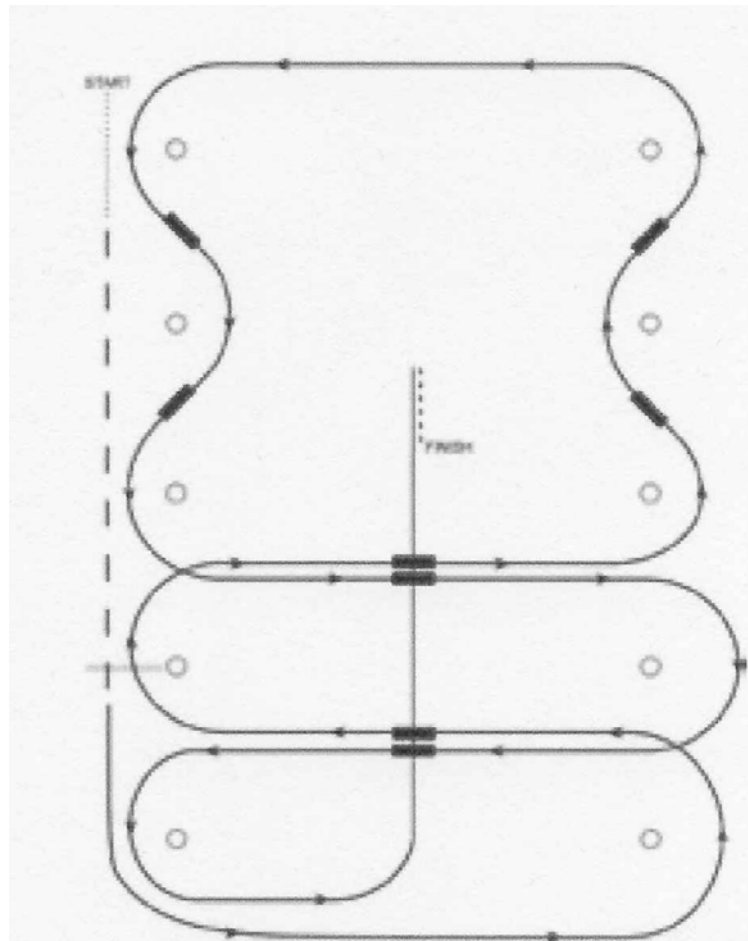

1. Walk and jog over log
2. Transition to left and lope around end
3. First line change
4. Second line change
5. Third line change
6. Fourth line change and lope around the end of arena
7. First crossing change
8. Second crossing change
9. Lope over log
10. Third crossing change
11. Fourth crossing change
12. Lope up the center, stop and back

Minnesota Pinto 2017

Western Riding #2

PtHA Rulebook

WESTERN RIDING PATTERN #2

1. Walk, transition to jog, jog over log
2. Transition to left lead lope
3. First crossing change
4. Second crossing change
5. Third crossing change
6. Circle and first line change
7. Second line change
8. Third line change
9. Fourth line change and circle
10. Lope over log
11. Lope, stop and back

Minnesota Pinto 2017

Western Riding #3

PtHA Rulebook

WESTERN RIDING PATTERN #3

1. Walk, transition to jog, jog over log
2. Transition to left lead lope
3. First crossing change
4. Lope over log.
5. Second crossing change
6. First line change
7. Second line change
8. Third line change
9. Fourth line change
10. Third crossing change
11. Fourth crossing change
12. Lope up the center, stop & back

Minnesota Pinto 2017

Western Riding #4

PtHA Rulebook

WESTERN RIDING PATTERN #4

1. Walk, transition to jog, jog over log
2. Transition to right lead lope
3. First line change
4. Second line change
5. Third line change
6. Fourth line change
7. First crossing change
8. Second crossing change
9. Third crossing change
10. Lope over log
11. Lope, stop & back