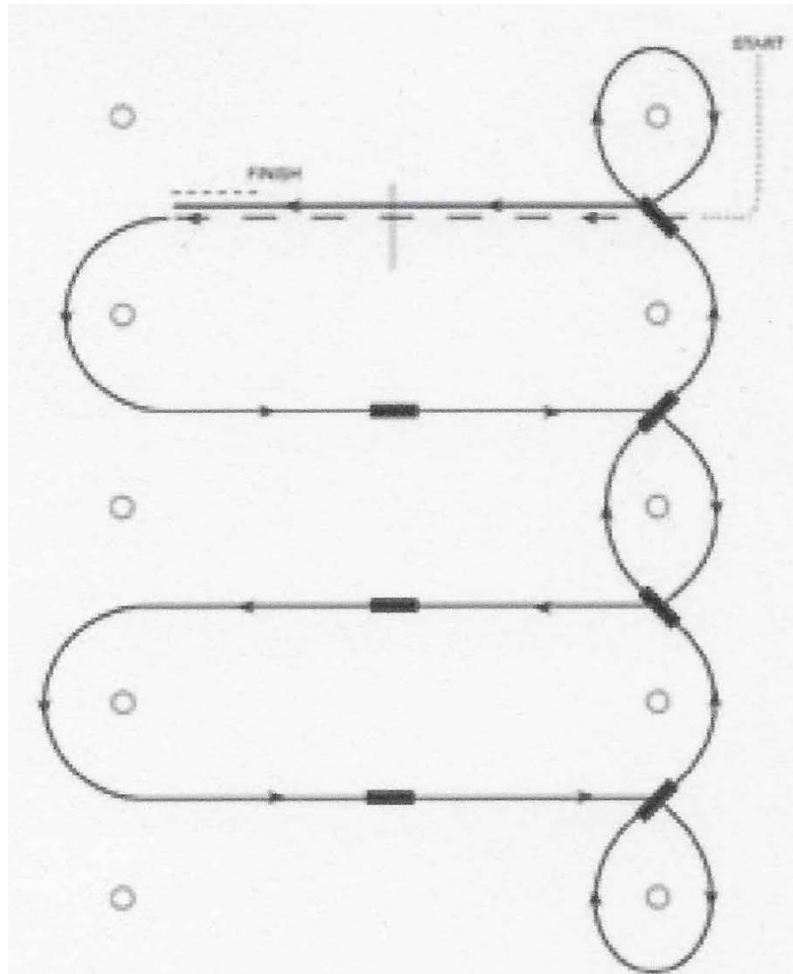

1. Walk and jog over log
2. Transition to left and lope around end
3. First line change
4. Second line change
5. Third line change
6. Fourth line change and lope around the end of arena
7. First crossing change
8. Second crossing change
9. Lope over log
10. Third crossing change
11. Fourth crossing change
12. Lope up the center, stop and back

Minnesota Pinto 2017

Western Riding #2

PtHA Rulebook

WESTERN RIDING PATTERN #2

1. Walk, transition to jog, jog over log
2. Transition to left lead lope
3. First crossing change
4. Second crossing change
5. Third crossing change
6. Circle and first line change
7. Second line change
8. Third line change
9. Fourth line change and circle
10. Lope over log
11. Lope, stop and back

Minnesota Pinto 2017

Western Riding #3

PtHA Rulebook

WESTERN RIDING PATTERN #3

1. Walk, transition to jog, jog over log
2. Transition to left lead lope
3. First crossing change
4. Lope over log.
5. Second crossing change
6. First line change
7. Second line change
8. Third line change
9. Fourth line change
10. Third crossing change
11. Fourth crossing change
12. Lope up the center, stop & back

Minnesota Pinto 2017

Western Riding #4

PtHA Rulebook

WESTERN RIDING PATTERN #4

1. Walk, transition to jog, jog over log
2. Transition to right lead lope
3. First line change
4. Second line change
5. Third line change
6. Fourth line change
7. First crossing change
8. Second crossing change
9. Third crossing change
10. Lope over log
11. Lope, stop & back