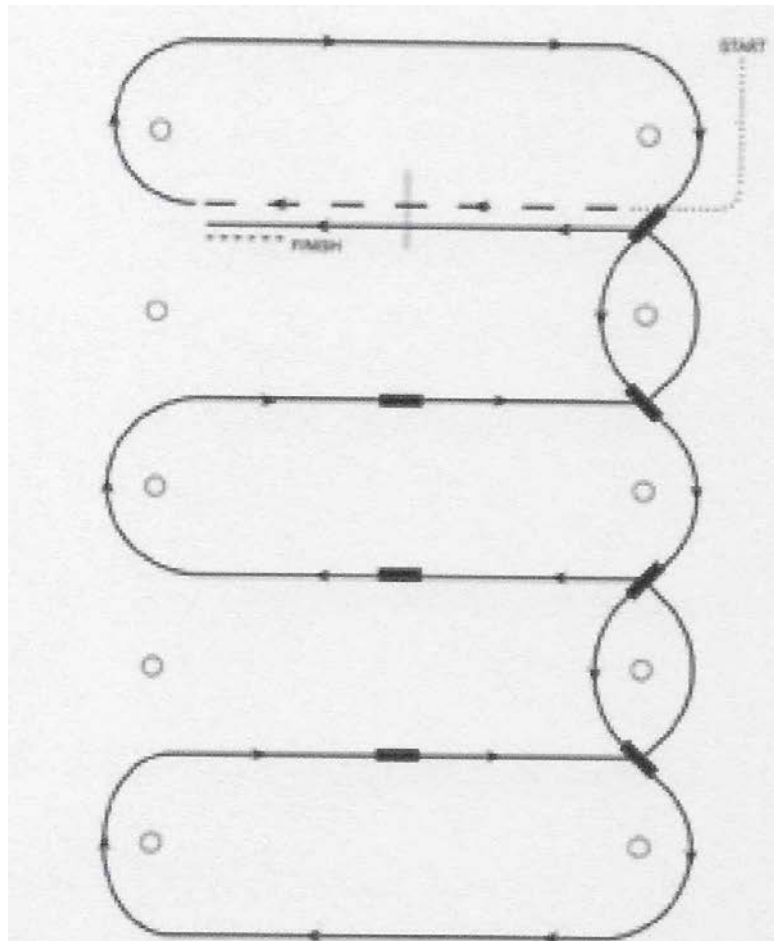

1. Walk and jog over log
2. Transition to left and lope around end
3. First line change
4. Second line change
5. Third line change
6. Fourth line change and lope around the end of arena
7. First crossing change
8. Second crossing change
9. Lope over log
10. Third crossing change
11. Fourth crossing change
12. Lope up the center, stop and back

Minnesota Pinto 2017

Western Riding #2

PtHA Rulebook

WESTERN RIDING PATTERN #2

1. Walk, transition to jog, jog over log
2. Transition to left lead lope
3. First crossing change
4. Second crossing change
5. Third crossing change
6. Circle and first line change
7. Second line change
8. Third line change
9. Fourth line change and circle
10. Lope over log
11. Lope, stop and back

Minnesota Pinto 2017

Western Riding #3

PtHA Rulebook

WESTERN RIDING PATTERN #3

1. Walk, transition to jog, jog over log
2. Transition to left lead lope
3. First crossing change
4. Lope over log.
5. Second crossing change
6. First line change
7. Second line change
8. Third line change
9. Fourth line change
10. Third crossing change
11. Fourth crossing change
12. Lope up the center, stop & back

Minnesota Pinto 2017

Western Riding #4

PtHA Rulebook

WESTERN RIDING PATTERN #4

1. Walk, transition to jog, jog over log
2. Transition to right lead lope
3. First line change
4. Second line change
5. Third line change
6. Fourth line change
7. First crossing change
8. Second crossing change
9. Third crossing change
10. Lope over log
11. Lope, stop & back