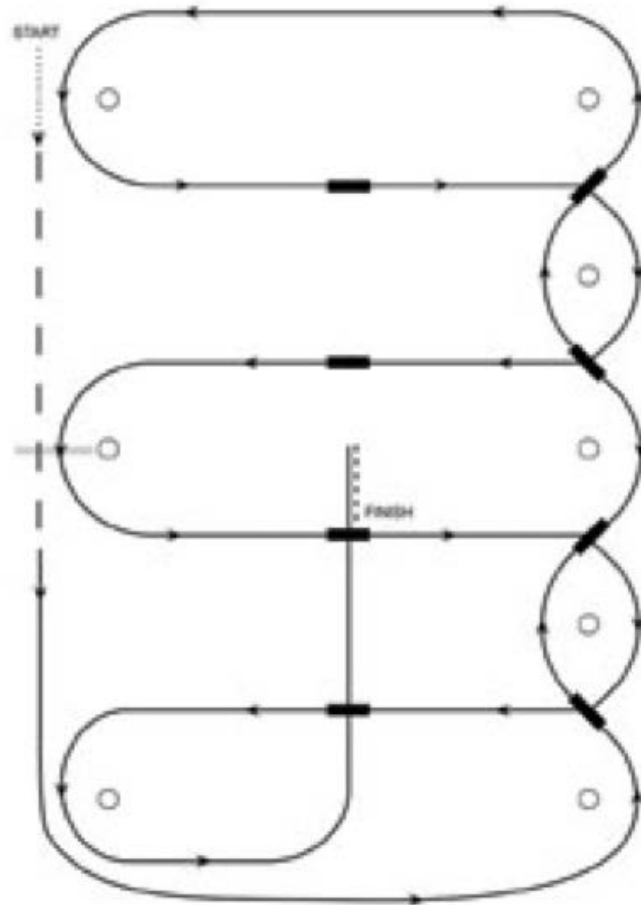

Minnesota Pinto 2017

Western Riding #1

PtHA Rulebook

WESTERN RIDING PATTERN #1

1. Walk and jog over log
2. Transition to left and lope around end
3. First line change
4. Second line change
5. Third line change
6. Fourth line change and lope around the end of arena
7. First crossing change
8. Second crossing change
9. Lope over log
10. Third crossing change
11. Fourth crossing change
12. Lope up the center, stop and back